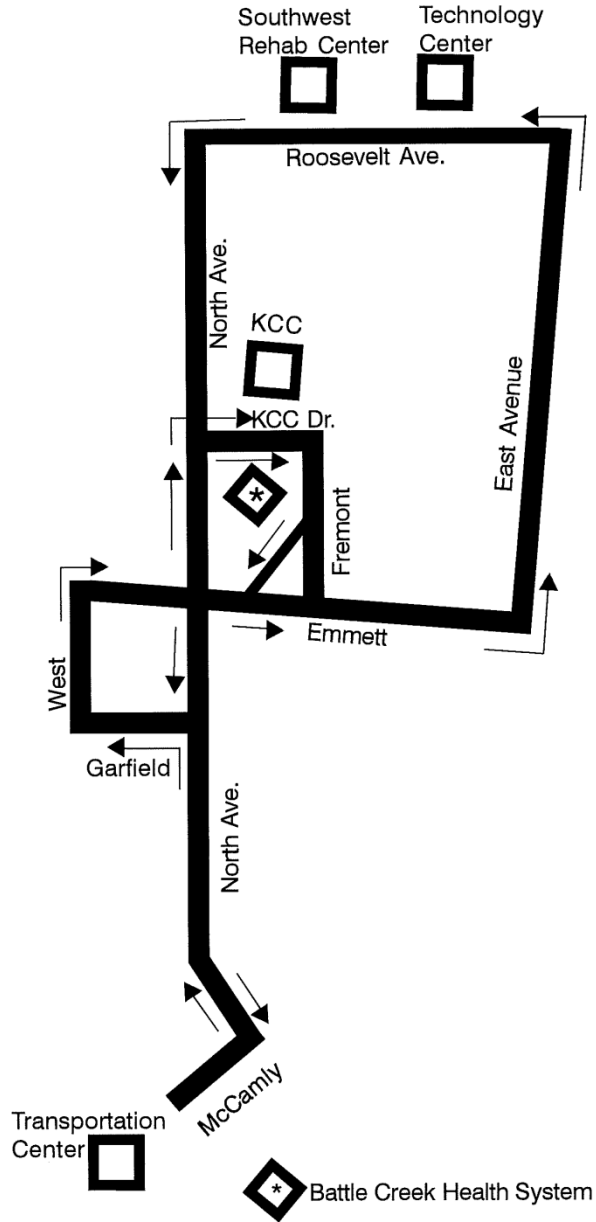

2E / EMMETT-EAST

Please click the box link/box below

<http://www.battlecreekmi.gov/288/Your-Transit-Department>
for updated times/schedules due to detours.

MONDAY THROUGH FRIDAY

DEPART TRAN. CENTER	KCC (OB)	McKinley & Emmett (OB)	Depart East & Roosevelt (IB)	363 Fremont (IB)	North Garfield (IB)	ARRIVE TRAN. CENTER
5:45	5:50	5:55	6:00	6:05	6:10	6:13
6:45	6:50	6:55	7:00	7:05	7:10	7:13
7:45	7:50	7:55	8:00	8:05	8:10	8:13
8:45	8:50	8:55	9:00	9:05	9:10	9:13
9:45	9:50	9:55	10:00	10:05	10:10	10:13
10:45	10:50	10:55	11:00	11:05	11:10	11:13
11:45	11:50	11:55	12:00	12:05	12:10	12:13
12:45	12:50	12:55	1:00	1:05	1:10	1:13
1:45	1:50	1:55	2:00	2:05	2:10	2:13
2:45	2:50	2:55	3:00	3:05	3:10	3:13
3:45	3:50	3:55	4:00	4:05	4:10	4:13
4:45	4:50	4:55	5:00	5:05	5:10	5:13
5:45	5:50	5:55	6:00	6:05	6:10	6:13

SATURDAY

DEPART TRAN. CENTER	KCC (OB)	McKinley & Emmett (OB)	Depart East & Roosevelt (IB)	363 Fremont (IB)	North Garfield (IB)	ARRIVE TRAN. CENTER
9:15	9:20	9:25	9:30	9:35	9:40	9:43
9:45	9:50	9:55	10:00	10:05	10:10	10:13
10:15	10:20	10:25	10:30	10:35	10:40	10:43
10:45	10:50	10:55	11:00	11:05	11:10	11:13
11:15	11:20	11:25	11:30	11:35	11:40	11:43
11:45	11:50	11:55	12:00	12:05	12:10	12:13
12:15	12:20	11:25	11:30	11:35	11:40	11:43
12:45	12:50	12:55	1:00	1:05	1:10	1:13
1:15	1:20	1:25	1:30	1:35	1:40	1:43
1:45	1:50	1:55	2:00	2:05	2:10	2:13
2:15	2:20	2:25	2:30	2:35	2:40	2:43
2:45	2:50	2:55	3:00	3:05	3:10	3:13
3:15	3:20	3:25	3:30	3:35	3:40	3:43
3:45	3:50	3:55	4:00	4:05	4:10	4:13
4:15	4:20	4:25	4:30	4:35	4:40	4:43
4:45	4:50	4:55	5:00	5:05	5:10	5:13

OB--OUTBOUND

IB--INBOUND