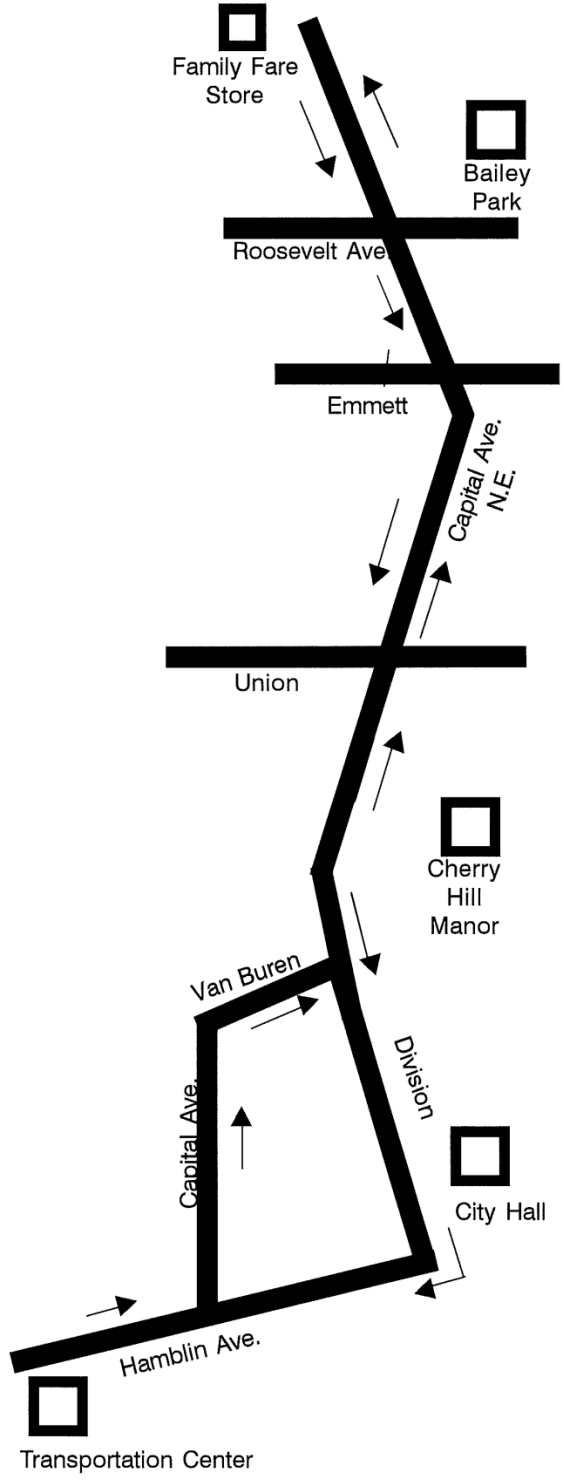

# 4N / NE CAPITAL AVE

Please click the box link/box below  
<http://www.battlecreekmi.gov/288/Your-Transit-Department>  
for updated times/schedules due to detours.

## MONDAY THROUGH FRIDAY

DEPART TRAN. CENTER	Capital & Union (OB)	Capital & Emmett (OB)	Depart Family Fare (IB)	Capital & Emmett (IB)	Capital & Union (IB)	ARRIVE TRAN. CENTER
5:15	5:20	5:25	5:30	5:35	5:40	5:43
5:45	5:50	5:55	6:00	6:05	6:10	6:13
6:15	6:20	6:25	6:30	6:35	6:40	6:43
* 6:45	6:50	6:55	7:00	7:05	7:10	7:13
7:15	7:20	7:25	7:30	7:35	7:40	7:43
7:45	7:50	7:55	8:00	8:05	8:10	8:13
8:15	8:20	8:25	8:30	8:35	8:40	8:43
8:45	8:50	8:55	9:00	9:05	9:10	9:13
9:15	9:20	9:25	9:30	9:35	9:40	9:43
9:45	9:50	9:55	10:00	10:05	10:10	10:13
10:15	10:20	10:25	10:30	10:35	10:40	10:43
10:45	10:50	10:55	11:00	11:05	11:10	11:13
11:15	11:20	11:25	11:30	11:35	11:40	11:43
11:45	11:50	11:55	12:00	12:05	12:10	12:13
12:15	12:20	12:25	12:30	12:35	12:40	12:43
12:45	12:50	12:55	1:00	1:05	1:10	1:13
1:15	1:20	1:25	1:30	1:35	1:40	1:43
1:45	1:50	1:55	2:00	2:05	2:10	2:13
2:15	2:20	2:25	2:30	2:35	2:40	2:43
2:45	2:50	2:55	3:00	3:05	3:10	3:13
3:15	3:20	3:25	3:30	3:35	3:40	3:43
3:45	3:50	3:55	4:00	4:05	4:10	4:13
4:15	4:20	4:25	4:30	4:35	4:40	4:43
4:45	4:50	4:55	5:00	5:05	5:10	5:13
5:15	5:20	5:25	5:30	5:35	5:40	5:43
5:45	5:50	5:55	6:00	6:05	6:10	6:13
6:15	6:20	6:25	6:30	6:35	6:40	6:43