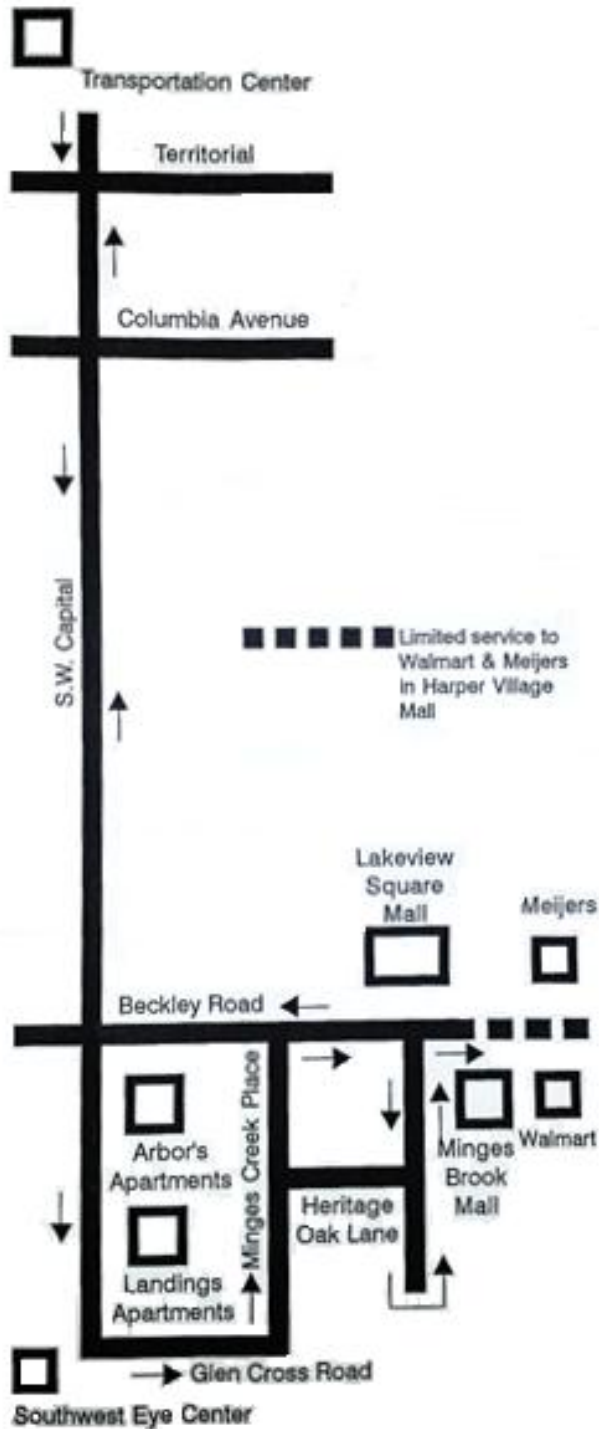

# 4S / SW CAPITAL AVE

Please click the box link/box below  
<http://www.battlecreekmi.gov/288/Your-Transit-Department>  
for updated times/schedules due to detours.

## MONDAY THROUGH FRIDAY

DEPART TRAN. CENTER	Capital & Columbia (OB)	Capital & Beckley (OB)	Comcast (OB)	Depart Lakeview Mall (IB)	Capital & Columbia (IB)	ARRIVE TRAN. CENTER
5:15	5:25	5:30	5:40	5:50	6:00	6:10
6:15	6:25	6:30	6:40	6:50	7:00	7:10
7:15	7:25	7:30	7:40	7:50	8:00	8:10
* 8:15	8:25	8:30	8:40	8:50	9:00	9:10
9:15	9:25	9:30	9:40	9:50	10:00	10:10
* 10:15	10:25	10:30	10:40	10:50	11:00	11:10
11:15	11:25	11:30	11:40	11:50	12:00	12:10
12:15	12:25	12:30	12:40	12:50	1:00	1:10
* 1:15	1:25	1:30	1:40	1:50	2:00	2:10
2:15	2:25	2:30	2:40	2:50	3:00	3:10
* 3:15	3:25	3:30	3:40	3:50	4:00	4:10
4:15	4:25	4:30	4:40	4:50	5:00	5:10
5:15	5:25	5:30	5:40	5:50	6:00	6:10

## SATURDAY

DEPART TRAN. CENTER	Capital & Columbia (OB)	Capital & Beckley (OB)	Comcast (OB)	Depart Lakeview Mall (IB)	Capital & Columbia (IB)	ARRIVE TRAN. CENTER
9:15	9:25	9:30	9:40	9:50	10:00	10:10
* 10:15	10:25	10:30	10:40	10:50	11:00	11:10
11:15	11:25	11:30	11:40	11:50	12:00	12:10
* 1:15	1:25	1:30	1:40	1:50	2:00	2:10
2:15	2:25	2:30	2:40	2:50	3:00	3:10
* 3:15	3:25	3:30	3:40	3:50	4:00	4:10
4:15	4:25	4:30	4:40	4:50	5:00	5:10

OB--OUTBOUND

IB--INBOUND

- The S.W. Capital Avenue bus goes to Walmart and the Meijer store in Harper Village Mall on these trips. The bus **does NOT** go into Minges Brook Mall on these trips.