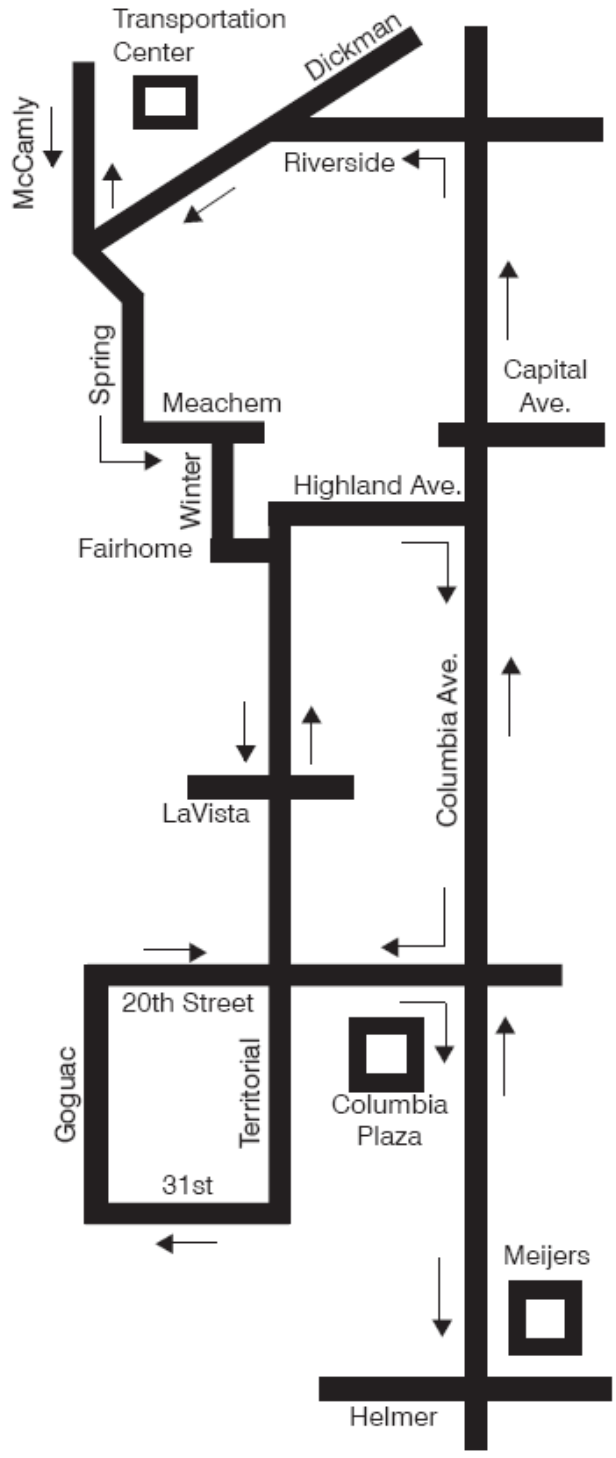

2W / COLUMBIA-TERRITORIAL

MONDAY THROUGH FRIDAY

DEPART TRAN. CENTER	Territorial & LaVista (West- bound)	Territorial & LaVista (East- bound)	Columbia Plaza (OB)	Depart Meijers (IB)	Riverside & Columbia (IB)	ARRIVE TRAN. CENTER
5:15	5:25	5:35	5:45	5:55	6:05	6:10
6:15	6:25	6:35	6:45	6:55	7:05	7:10
7:15	7:25	7:35	7:45	7:55	8:05	8:10
8:15	8:25	8:35	8:45	8:55	9:05	9:10
9:15	9:25	9:35	9:45	9:55	10:05	10:10
10:15	10:25	10:35	10:45	10:55	11:05	11:10
11:15	11:25	11:35	11:45	11:55	12:05	12:10
12:15	12:25	12:35	12:45	12:55	1:05	1:10
1:15	1:25	1:35	1:45	1:55	2:05	2:10
2:15	2:25	2:35	2:45	2:55	3:05	3:10
3:15	3:25	3:35	3:45	3:55	4:05	4:10
4:15	4:25	4:35	4:45	4:55	5:05	5:10
5:15	5:25	5:35	5:45	5:55	6:05	6:10

SATURDAY

DEPART TRAN. CENTER	Territorial & LaVista (West- bound)	Territorial & LaVista (East- bound)	Columbia Plaza (OB)	Depart Meijers (IB)	Riverside & Columbia (IB)	ARRIVE TRAN. CENTER
9:15	9:25	9:35	9:45	9:55	10:05	10:10
10:15	10:25	10:35	10:45	10:55	11:05	11:10
11:15	11:25	11:35	11:45	11:55	12:05	12:10
1:15	1:25	1:35	1:45	1:55	2:05	2:10
2:15	2:25	2:35	2:45	2:55	3:05	3:10
3:15	3:25	3:35	3:45	3:55	4:05	4:10
4:15	4:25	4:35	4:45	4:55	5:05	5:10

OB--OUTBOUND

IB--INBOUND