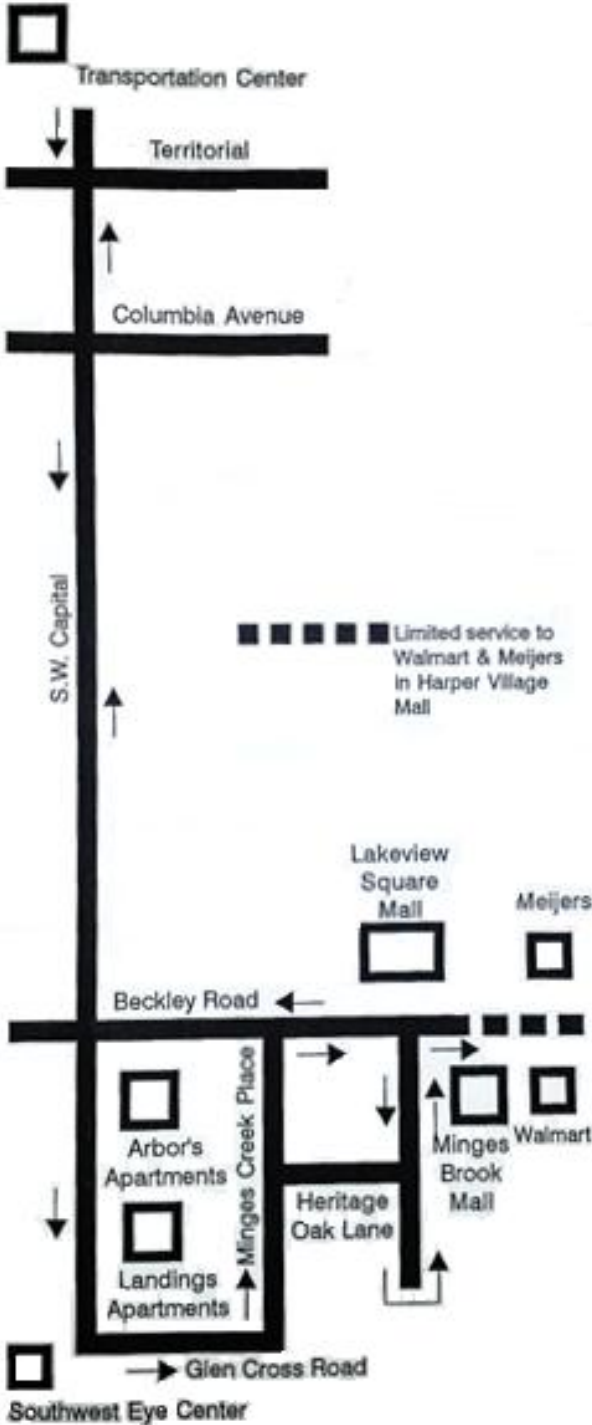

4S / SW CAPITAL AVE

MONDAY THROUGH FRIDAY

DEPART TRAN. CENTER	Capital & Columbia (OB)	Capital & Beckley (OB)	Comcast (OB)	Depart Lakeview Mall (IB)	Capital & Columbia (IB)	ARRIVE TRAN. CENTER
5:15	5:25	5:30	5:40	5:50	6:00	6:10
6:15	6:25	6:30	6:40	6:50	7:00	7:10
7:15	7:25	7:30	7:40	7:50	8:00	8:10
* 8:15	8:25	8:30	8:40	8:50	9:00	9:10
9:15	9:25	9:30	9:40	9:50	10:00	10:10
* 10:15	10:25	10:30	10:40	10:50	11:00	11:10
11:15	11:25	11:30	11:40	11:50	12:00	12:10
12:15	12:25	12:30	12:40	12:50	1:00	1:10
* 1:15	1:25	1:30	1:40	1:50	2:00	2:10
2:15	2:25	2:30	2:40	2:50	3:00	3:10
* 3:15	3:25	3:30	3:40	3:50	4:00	4:10
4:15	4:25	4:30	4:40	4:50	5:00	5:10
5:15	5:25	5:30	5:40	5:50	6:00	6:10

SATURDAY

DEPART TRAN. CENTER	Capital & Columbia (OB)	Capital & Beckley (OB)	Comcast (OB)	Depart Lakeview Mall (IB)	Capital & Columbia (IB)	ARRIVE TRAN. CENTER
9:15	9:25	9:30	9:40	9:50	10:00	10:10
* 10:15	10:25	10:30	10:40	10:50	11:00	11:10
11:15	11:25	11:30	11:40	11:50	12:00	12:10
* 1:15	1:25	1:30	1:40	1:50	2:00	2:10
2:15	2:25	2:30	2:40	2:50	3:00	3:10
* 3:15	3:25	3:30	3:40	3:50	4:00	4:10
4:15	4:25	4:30	4:40	4:50	5:00	5:10

OB--OUTBOUND

IB--INBOUND

- The S.W. Capital Avenue bus goes to Walmart and the Meijer store in Harper Village Mall on these trips. The bus **does NOT** go into Minges Brook Mall on these trips.