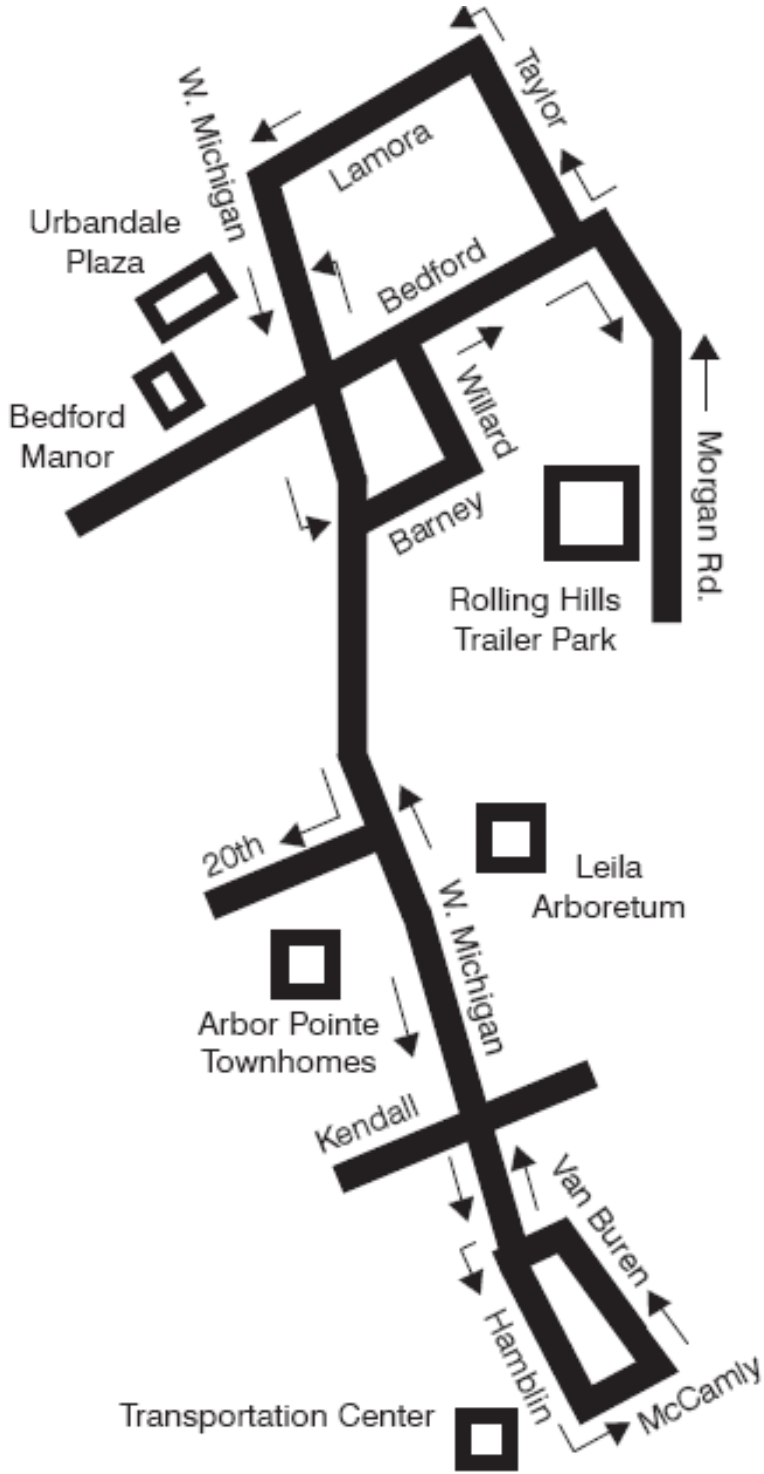

1W / W. MICHIGAN AVE – MONDAY THRU FRIDAY

1W / W. MICHIGAN AVE – MONDAY THRU FRIDAY

DEPART TRAN. CENTER	W Mich & Jordon (OB)	W Mich & Bedford (OB)	Depart Taylor & Mason (IB)	W. Mich & Bedford (IB)	W. Mich & Kendall (IB)	ARRIVE TRAN. CENTER
5:15	5:20	5:25	5:30	5:35	5:40	5:43
6:15	6:20	6:25	6:30	6:35	6:40	6:43
7:15	7:20	7:25	7:30	7:35	7:40	7:43
8:15	8:20	8:25	8:30	8:35	8:40	8:43
9:15	9:20	9:25	9:30	9:35	9:40	9:43
10:15	10:20	10:25	10:30	10:35	10:40	10:43
11:15	11:20	11:25	11:30	11:35	11:40	11:43
12:15	12:20	12:25	12:30	12:35	12:40	12:43
1:15	1:20	1:25	1:30	1:35	1:40	1:43
2:15	2:20	2:25	2:30	2:35	2:40	2:43
3:15	3:20	3:25	3:30	3:35	3:40	3:43
4:15	4:20	4:25	4:30	4:35	4:40	4:43
5:15	5:20	5:25	5:30	5:35	5:40	5:43
6:15	6:20	6:25	6:30	6:35	6:40	6:43

OB – OUTBOUND

IB – INBOUND

The West Michigan Avenue Bus does not service Bedford Manor or Rolling Hills Monday through Friday.

The dedicated van will service Bedford Manor at 8:35 a.m. and 10:35 a.m. and Rolling Hills 8:45 a.m. and 10:45 a.m. Monday through Friday.

The dedicated van will leave the Transportation Center at 3:15 p.m. and 4:15 p.m. to take passengers going to Bedford Manor and Rolling Hills.

The West Michigan Avenue bus will go to Northwestern Junior High on the 7:15 a.m. outbound trip on school days only.

1W / W. MICHIGAN AVE – SATURDAY

	DEPART TRAN. CENTER	W Mich & 20 th (OB)	W Mich & Bedford (OB)	Depart Rolling Hills (IB)	W. Mich & Bedford (IB)	W. Mich & Kendall (IB)	ARRIVE TRAN. CENTER
†	9:15	9:25	9:35	9:45	9:55	10:05	10:10
	10:15	10:25	10:35	10:45	10:55	11:05	11:10
†	11:15	11:25	11:35	11:45	11:55	12:05	12:10
	1:15	1:25	1:35	1:45	1:55	2:05	2:10
†	2:15	2:25	2:35	2:45	2:55	3:05	3:10
	3:15	3:25	3:35	3:45	3:55	4:05	4:10
	4:15	4:25	4:35	4:45	4:55	5:05	5:10