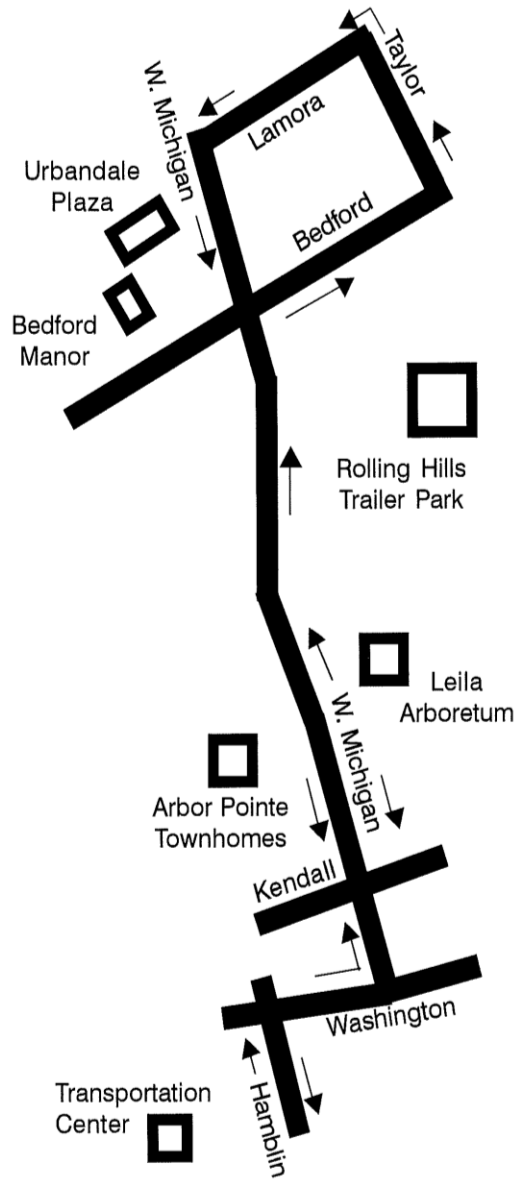

1W / W. MICHIGAN AVE – MONDAY THRU FRIDAY

1W / W. MICHIGAN AVE – MONDAY THRU FRIDAY

DEPART TRAN. CENTER	W Mich & Jordon (OB)	W Mich & Bedford (OB)	Depart Taylor & Mason (IB)	W. Mich & Bedford (IB)	W. Mich & Kendall (IB)	ARRIVE TRAN. CENTER
5:15	5:20	5:25	5:30	5:35	5:40	5:43
6:15	6:20	6:25	6:30	6:35	6:40	6:43
7:15	7:20	7:25	7:30	7:35	7:40	7:43
8:15	8:20	8:25	8:30	8:35	8:40	8:43
9:15	9:20	9:25	9:30	9:35	9:40	9:43
10:15	10:20	10:25	10:30	10:35	10:40	10:43
11:15	11:20	11:25	11:30	11:35	11:40	11:43
12:15	12:20	12:25	12:30	12:35	12:40	12:43
1:15	1:20	1:25	1:30	1:35	1:40	1:43
2:15	2:20	2:25	2:30	2:35	2:40	2:43
3:15	3:20	3:25	3:30	3:35	3:40	3:43
4:15	4:20	4:25	4:30	4:35	4:40	4:43
5:15	5:20	5:25	5:30	5:35	5:40	5:43
6:15	6:20	6:25	6:30	6:35	6:40	6:43

OB – OUTBOUND

IB – INBOUND

The West Michigan Avenue Bus does not service Bedford Manor or Rolling Hills Monday through Friday.

The dedicated van will service Bedford Manor at 8:35 a.m. and 10:35 a.m. and Rolling Hills 8:45 a.m. and 10:45 a.m. Monday through Friday.

The dedicated van will leave the Transportation Center at 3:15 p.m. and 4:15 p.m. to take passengers going to Bedford Manor and Rolling Hills.

The West Michigan Avenue bus will go to Northwestern Junior High on the 7:15 a.m. outbound trip on school days only.

1W / W. MICHIGAN AVE – SATURDAY

	DEPART TRAN. CENTER	W Mich & 20 th (OB)	W Mich & Bedford (OB)	Depart Rolling Hills (IB)	W. Mich & Bedford (IB)	W. Mich & Kendall (IB)	ARRIVE TRAN. CENTER
†	9:15	9:25	9:35	9:45	9:55	10:05	10:10
	10:15	10:25	10:35	10:45	10:55	11:05	11:10
†	11:15	11:25	11:35	11:45	11:55	12:05	12:10
	1:15	1:25	1:35	1:45	1:55	2:05	2:10
†	2:15	2:25	2:35	2:45	2:55	3:05	3:10
	3:15	3:25	3:35	3:45	3:55	4:05	4:10
	4:15	4:25	4:35	4:45	4:55	5:05	5:10