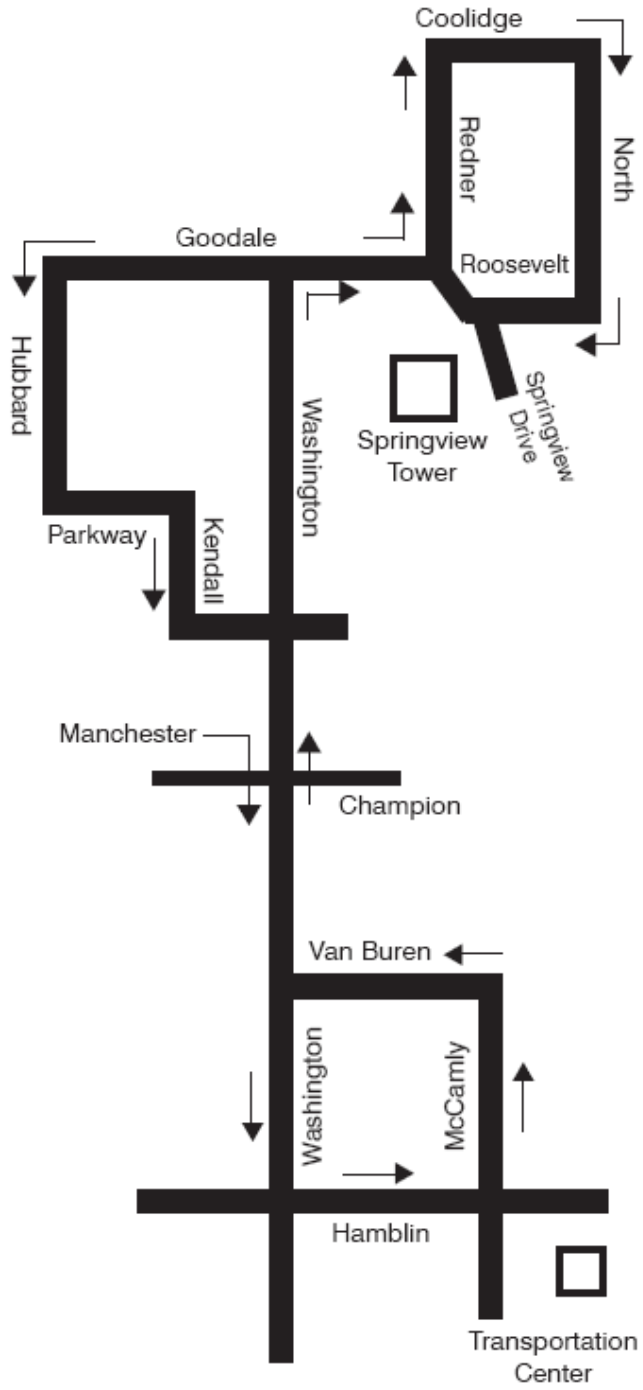

3W / KENDALL-GOODALE

MONDAY THROUGH FRIDAY

DEPART TRAN. CENTER	Washington & Champion (OB)	Goodale & Redner (OB)	Depart Roosevelt & Springview (IB)	Hubbard & Parkway (IB)	Manchester & Washington (IB)	ARRIVE TRAN. CENTER
5:15	5:20	5:25	5:30	5:35	5:40	5:43
5:45	5:50	5:55	6:00	6:05	6:10	6:13
6:15	6:20	6:25	6:30	6:35	6:40	6:43
6:45	6:50	6:55	7:00	7:05	7:10	7:13
7:15	7:20	7:25	7:30	7:35	7:40	7:43
7:45	7:50	7:55	8:00	8:05	8:10	8:13
8:15	8:20	8:25	8:30	8:35	8:40	8:43
8:45	8:50	8:55	9:00	9:05	9:10	9:13
9:15	9:20	9:25	9:30	9:35	9:40	9:43
* 9:45	9:50	9:55	10:00	10:05	10:10	10:13
10:15	10:20	10:25	10:30	10:35	10:40	10:43
10:45	10:50	10:55	11:00	11:05	11:10	11:13
* 11:15	11:20	11:25	11:30	11:35	11:40	11:43
11:45	11:50	11:55	12:00	12:05	12:10	12:13
12:15	12:20	12:25	12:30	12:35	12:40	12:43
12:45	12:50	12:55	1:00	1:05	1:10	1:13
1:15	1:20	1:25	1:30	1:35	1:40	1:43
* 1:45	1:50	1:55	2:00	2:05	2:10	2:13
2:15	2:20	2:25	2:30	2:35	2:40	2:43
2:45	2:50	2:55	3:00	3:05	3:10	3:13
3:15	3:20	3:25	3:30	3:35	3:40	3:43
* 3:45	3:50	3:55	4:00	4:05	4:10	4:13
4:15	4:20	4:25	4:30	4:35	4:40	4:43
4:45	4:50	4:55	5:00	5:05	5:10	5:13
5:15	5:20	5:25	5:30	5:35	5:40	5:43
5:45	5:50	5:55	6:00	6:05	6:10	6:13
6:15	6:20	6:25	6:30	6:35	6:40	6:43

* The Kendall-Goodale bus makes stops at Springview Tower on weekdays at 10:00 a.m., 12:00 p.m., 2:00 p.m. and 4:00 p.m. and Saturday on trips leaving downtown at 45 minutes past the hour.