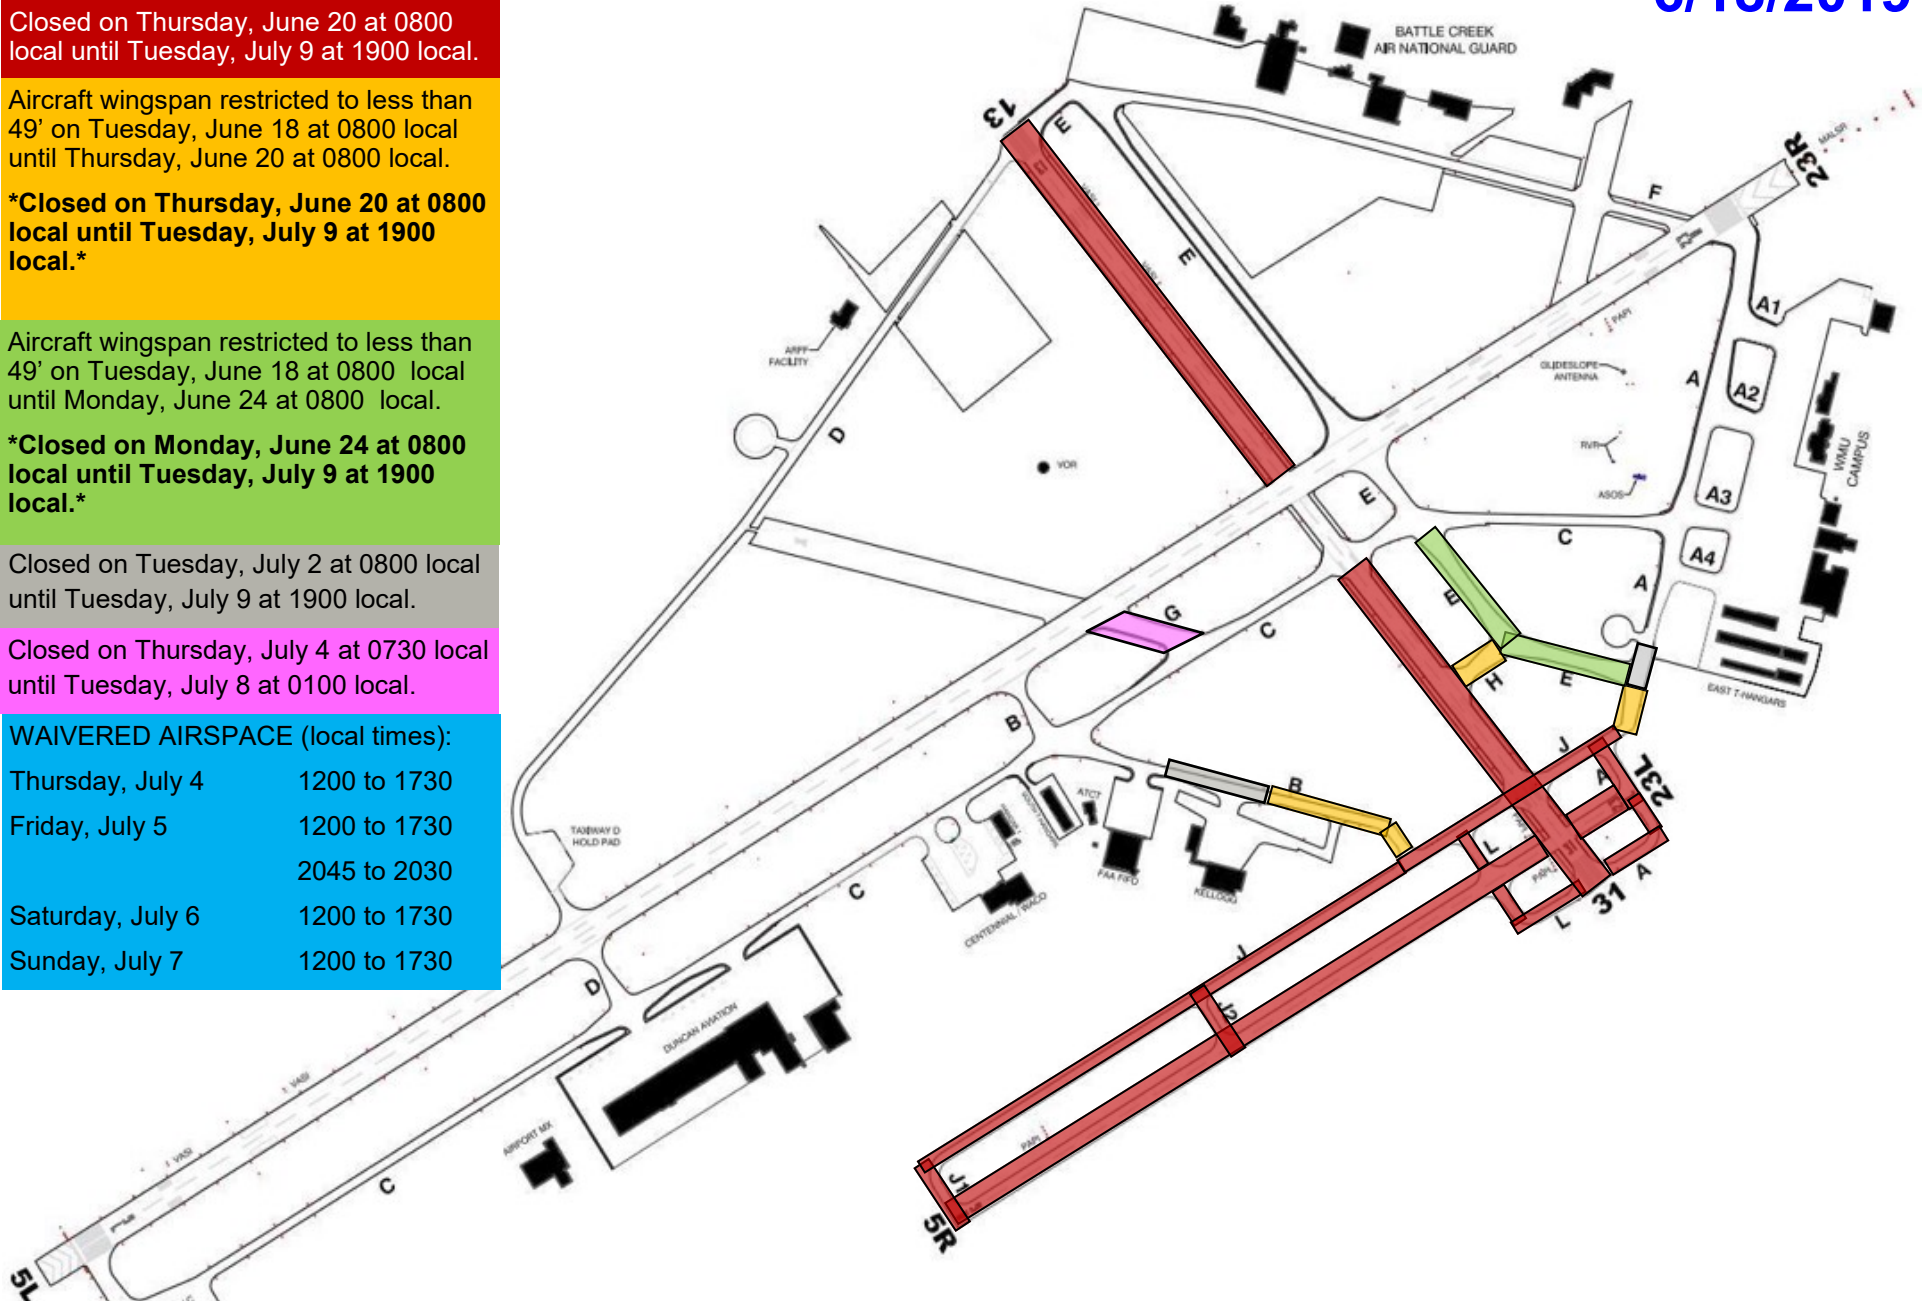

Closed on Thursday, June 20 at 0800 local until Tuesday, July 9 at 1900 local.

Aircraft wingspan restricted to less than 49' on Tuesday, June 18 at 0800 local until Thursday, June 20 at 0800 local.

Closed on Thursday, June 20 at 0800 local until Tuesday, July 9 at 1900 local.

Aircraft wingspan restricted to less than 49' on Tuesday, June 18 at 0800 local until Monday, June 24 at 0800 local.

Closed on Monday, June 24 at 0800 local until Tuesday, July 9 at 1900 local.

Closed on Tuesday, July 2 at 0800 local until Tuesday, July 9 at 1900 local.

Closed on Thursday, July 4 at 0730 local until Tuesday, July 8 at 0100 local.

WAIVERED AIRSPACE (local times):

Thursday, July 4	1200 to 1730
Friday, July 5	1200 to 1730
	2045 to 2030
Saturday, July 6	1200 to 1730
Sunday, July 7	1200 to 1730

WK Kellogg Airport Airshow Set-up Map for June 17-June 26

NOTE: Dates and times are subject to change. Be sure to check NOTAMs for the latest closure information.