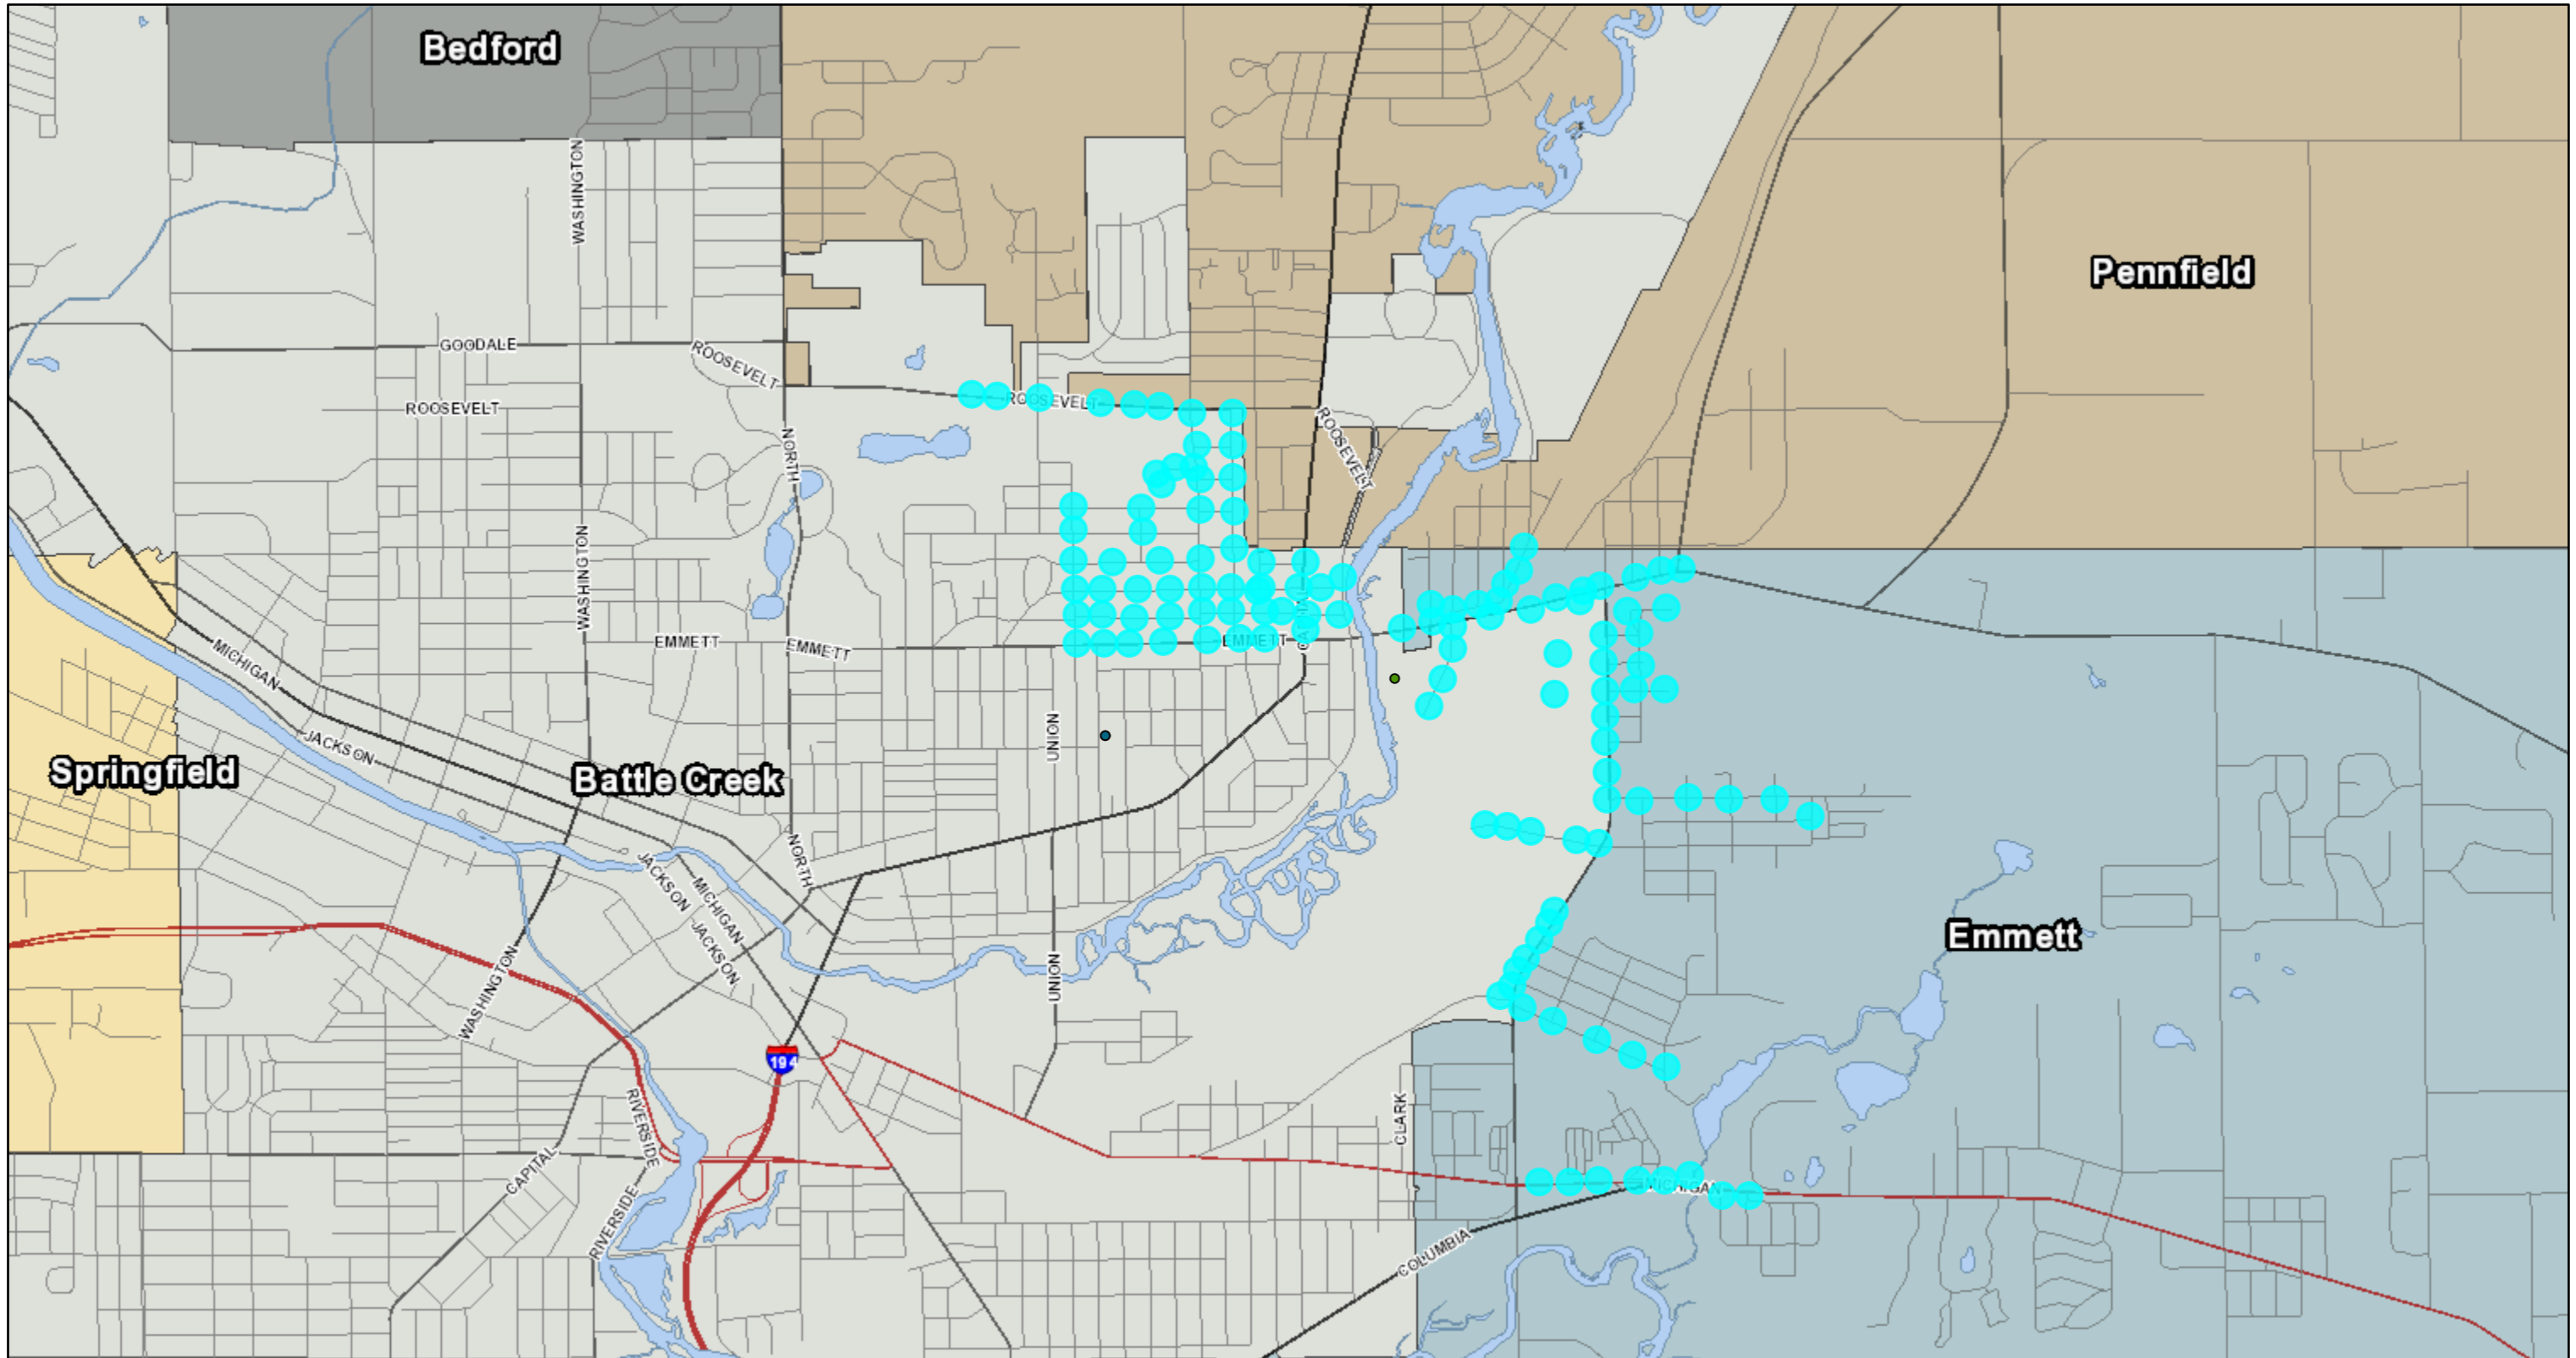

Day One Flushing

September 27, 2021

1:34,317

- pointLayer
- selectionLayer_0
- pointLayer
- Control Valves
 - Air Release
 - ▲ Check
 - ⌋ Pressure Reducing

City of Battle Creek